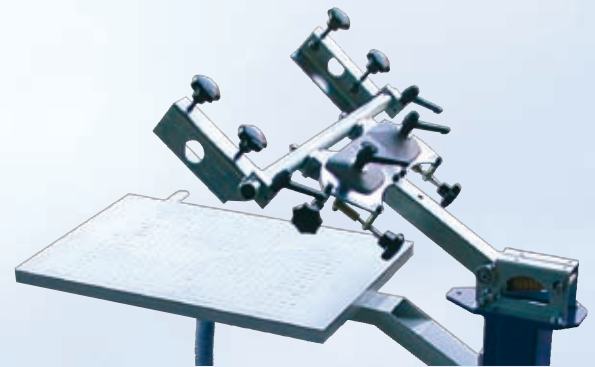

## UNI-Printer

The UNI-Printer is a unique 1-colour printer.

It is made in two versions, either with our very flexible and universal Top-screen holding clamp, type UP-EO-T or with our strong Side-clamp holders and Micro adjustment, type UP-Sc-Ma-T.

Both types have the "Screen swing away" function, it gives the full overview when loading and unloading.

All our options fits onto the machine witch makes it possible to T-shirts, jackets, caps and umbrellas and also with vacuumtable it is ideal for transfers.

The palletarm can be moved downwards witch gives the possibility to print on up to 65 cm high items too.

UP-SC-MA-S

## LOW

The LOW is for 1-colour prints primarily for T-shirts and similar and is ideal for placing on a table.