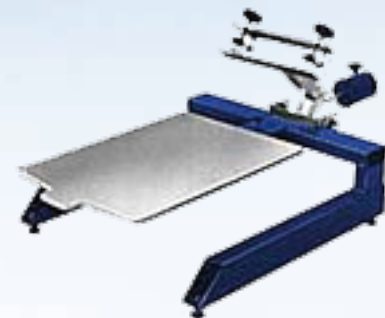

## UNI-Printer

The UNI-Printer is a unique 1-colour printer.

It is made in two versions, either with our very flexible and universal Top-screen holding clamp, type UP-EO-T or with our strong Side-clamp holders and Micro adjustment, type UP-Sc-Ma-T.

Both types have the "Screen swing away" function, it gives the full overview when loading and unloading.

All our options fits onto the machine witch makes it possible to T-shirts, jackets, caps and umbrellas and also with vacuumtable it is ideal for transfers.

The palletarm can be moved downwards witch gives the possibility to print on up to 65 cm high items too.

UP-SC-MA-S

## LOW

The LOW is for 1-colour prints primarily for T-shirts and similar and is ideal for placing on a table.